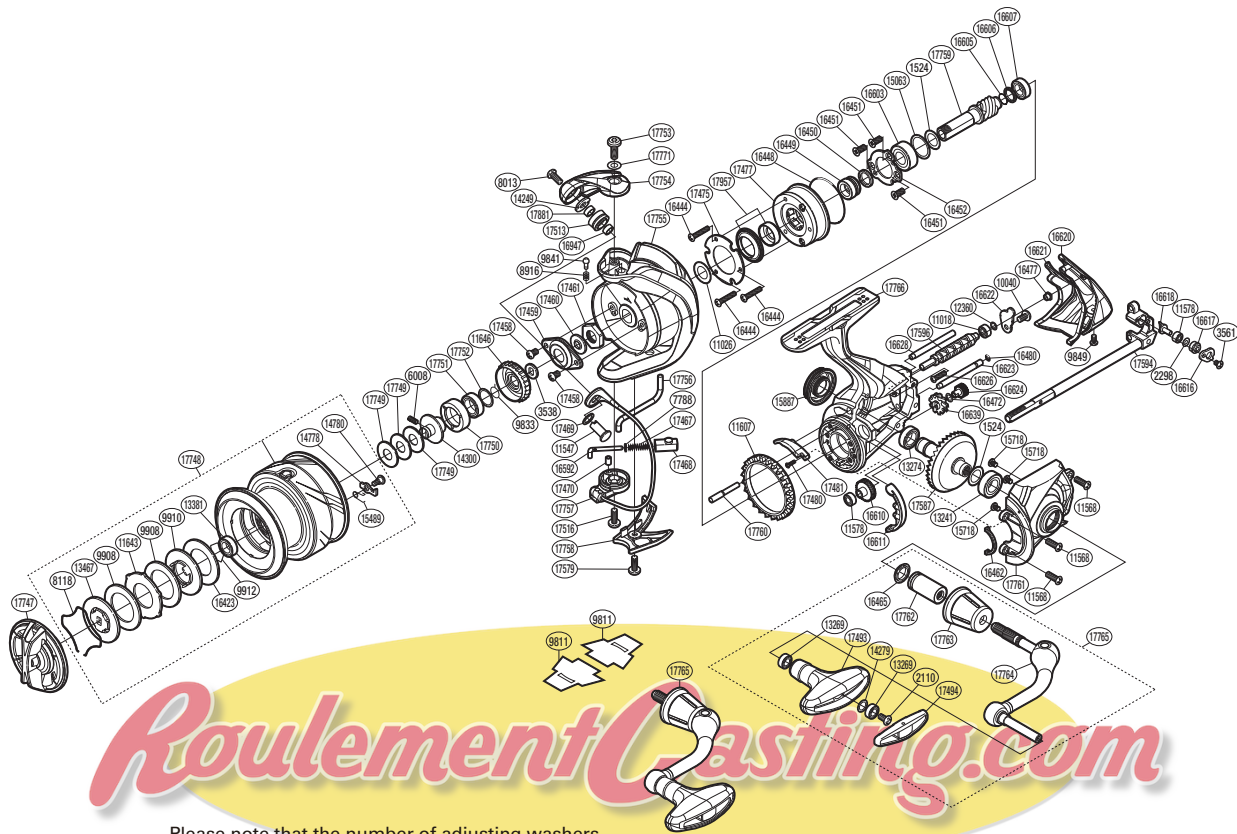

SHIMANO

Vanquish

SA-RB

VANQ-4000HG

Please note that the number of adjusting washers may not be the same as shown in the exploded views. (Adjustment will vary with each individual product.)

(51SH344101X)

Part No.	Description	Part No.	Description	Part No.	Description
RD 1524	Washer	RD16444	Screw	RD17481	Bail Trip Strike
RD 2110	Screw	RD16448	O Ring	RD17493	Handle Knob
RD 2298	Spacer	RD16449	Roller Clutch Inner	RD17494	Handle Knob Seal
RD 3538	Spool Support	RD16450	Roller Clutch Inner Spacer	RD17513	Line Roller(With Bearing) ****
RD 3561	Screw	RD16451	Screw	RD17516	Screw
RD 6008	Set Screw	RD16452	Bearing Retainer	RD17579	Screw
RD 7788	Spring Guide A Support	RD16462	Flange Water Proof	RD17587	Drive Gear *
RD 8013	Screw	RD16465	Handle Shaft Seal	RD17594	Main Shaft Assembly
RD 8118	Drag Washers Retainer	RD16472	Washer	RD17596	Worm Shaft ***
RD 8916	Click Spring	RD16477	Rear Protector Collar	RD17747	Drag Knob
RD 9833	Ratchet Spring	RD16480	O Ring	RD17748	Spool Assembly
RD 9841	Click Pin	RD16592	Bail Spring Guide A	RD17749	Spool Washer
RD 9849	Screw	RD16603	Ball Bearing **	RD17750	Bearing Housing
RD 9908	Drag Washer	RD16605	O Ring **	RD17751	Ball Bearing
RD 9910	Key Washer	RD16606	Pinion Gear Spacer **	RD17752	Washer
RD 9912	Bearing Retainer	RD16607	Ball Bearing **	RD17753	Screw
RD10040	Screw	RD16610	Idle Gear *	RD17754	Bail Arm
RD11018	Ball Bearing ***	RD16611	Friction Ring Spacer	RD17755	Rotor
RD11026	Washer	RD16616	Oscillating Pawl Cover	RD17756	Bail Trip Lever
RD11547	Line Roller Support ****	RD16617	Oscillating Slider Bushing ***	RD17757	Bail Assembly
RD11568	Screw	RD16618	Oscillating Pawl ***	RD17758	Bail Hold Support Guard
RD11578	Ball Bearing ***	RD16620	Rear Protector	RD17759	Pinion Gear *
RD11607	Friction Ring	RD16621	Rear Shield	RD17760	Idle Gear B Shaft
RD11643	Eared Washer	RD16622	Worm Shaft Retainer	RD17761	Side Cover
RD11646	Drag Click Ratchet	RD16623	Oscillating Guide B	RD17762	Handle Shaft Cover B
RD12360	Washer ***	RD16624	Idle Gear B S *	RD17763	Handle Shaft Cover
RD13241	Ball Bearing **	RD16626	Screw	RD17764	Handle Shank Assembly
RD13269	Ball Bearing	RD16628	Oscillating Guide	RD17765	Handle Assembly
RD13274	Ball Bearing **	RD16639	Idle Gear B L *	RD17766	Body
RD13381	Ball Bearing	RD16947	Bearing Spacer ****	RD17771	Washer
RD13467	Key Washer	RD17458	Screw	RD17881	Bearing Spacer ****
RD14249	Line Roller Plate ****	RD17459	Rotor Nut Lock Plate	RD17957	Roller Clutch Water Proof Set
RD14279	Washer	RD17460	Bearing Water Proof		
RD14300	Bearing Bushing	RD17461	Rotor Nut	RD 9811	Reel Seat Spacer (accessory)
RD14778	Drag Click	RD17467	Bail Spring		
RD14780	Screw	RD17468	Bail Spring Seat		
RD15063	Spacer **	RD17469	Washer ****		
RD15489	Drag Click Spring	RD17470	Bail Spring Guide A Bush	PK 0370	Gear Set *
RD15718	Screw **	RD17475	Roller Clutch Reinforce	PK 0371	Bearing Set **
RD15887	Handle Screw Cap	RD17477	Roller Clutch Assembly	PK 0403	Oscillation Set ***
RD16423	Drag Washer	RD17480	Screw	PK 0401	Line Roller Set ****